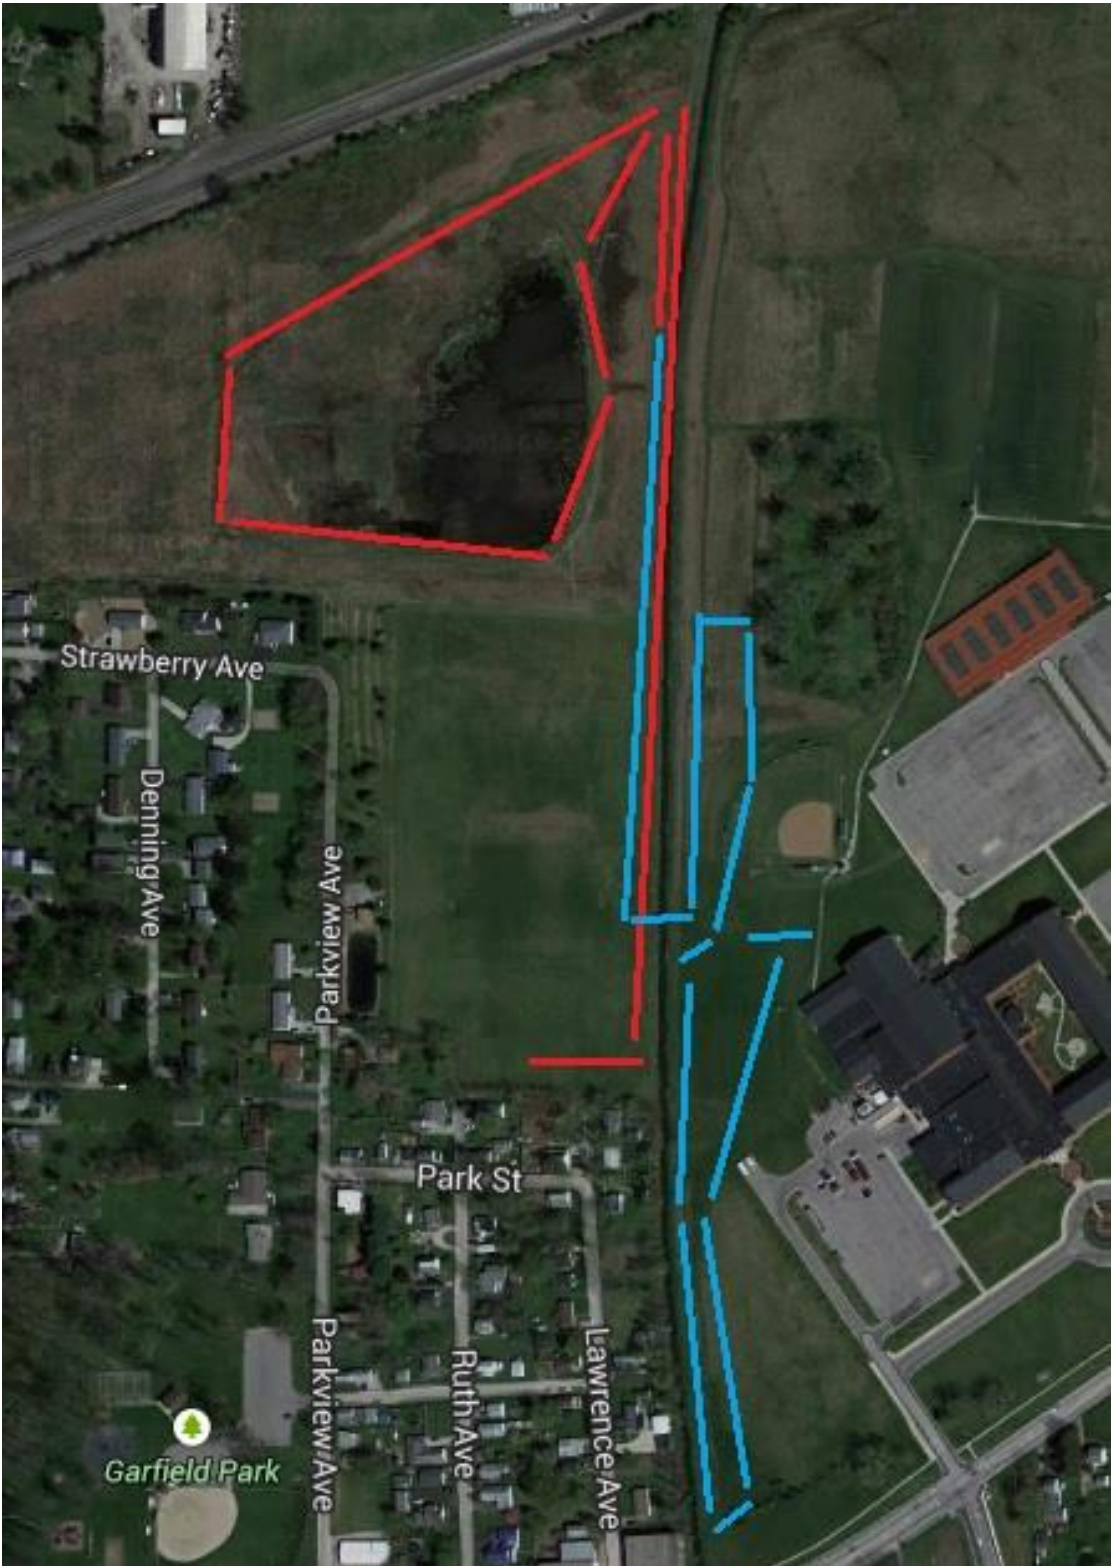

Middle School Course

Red Line-Start on west side of creek. (1st mile)  
Blue Line-2nd mile